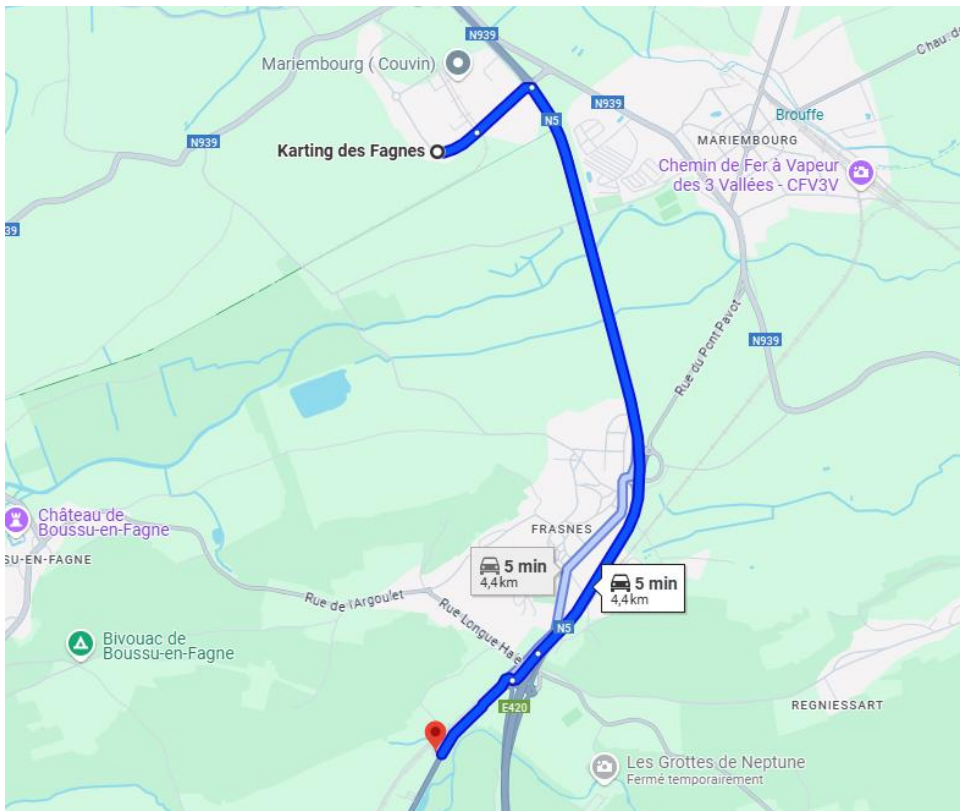

★ 2025 OFFICIAL CHAMPIONSHIP - N°1 IN EUROPE ! ////

★ 2025 OFFICIAL CHAMPIONSHIP - N°1 IN EUROPE ! ////